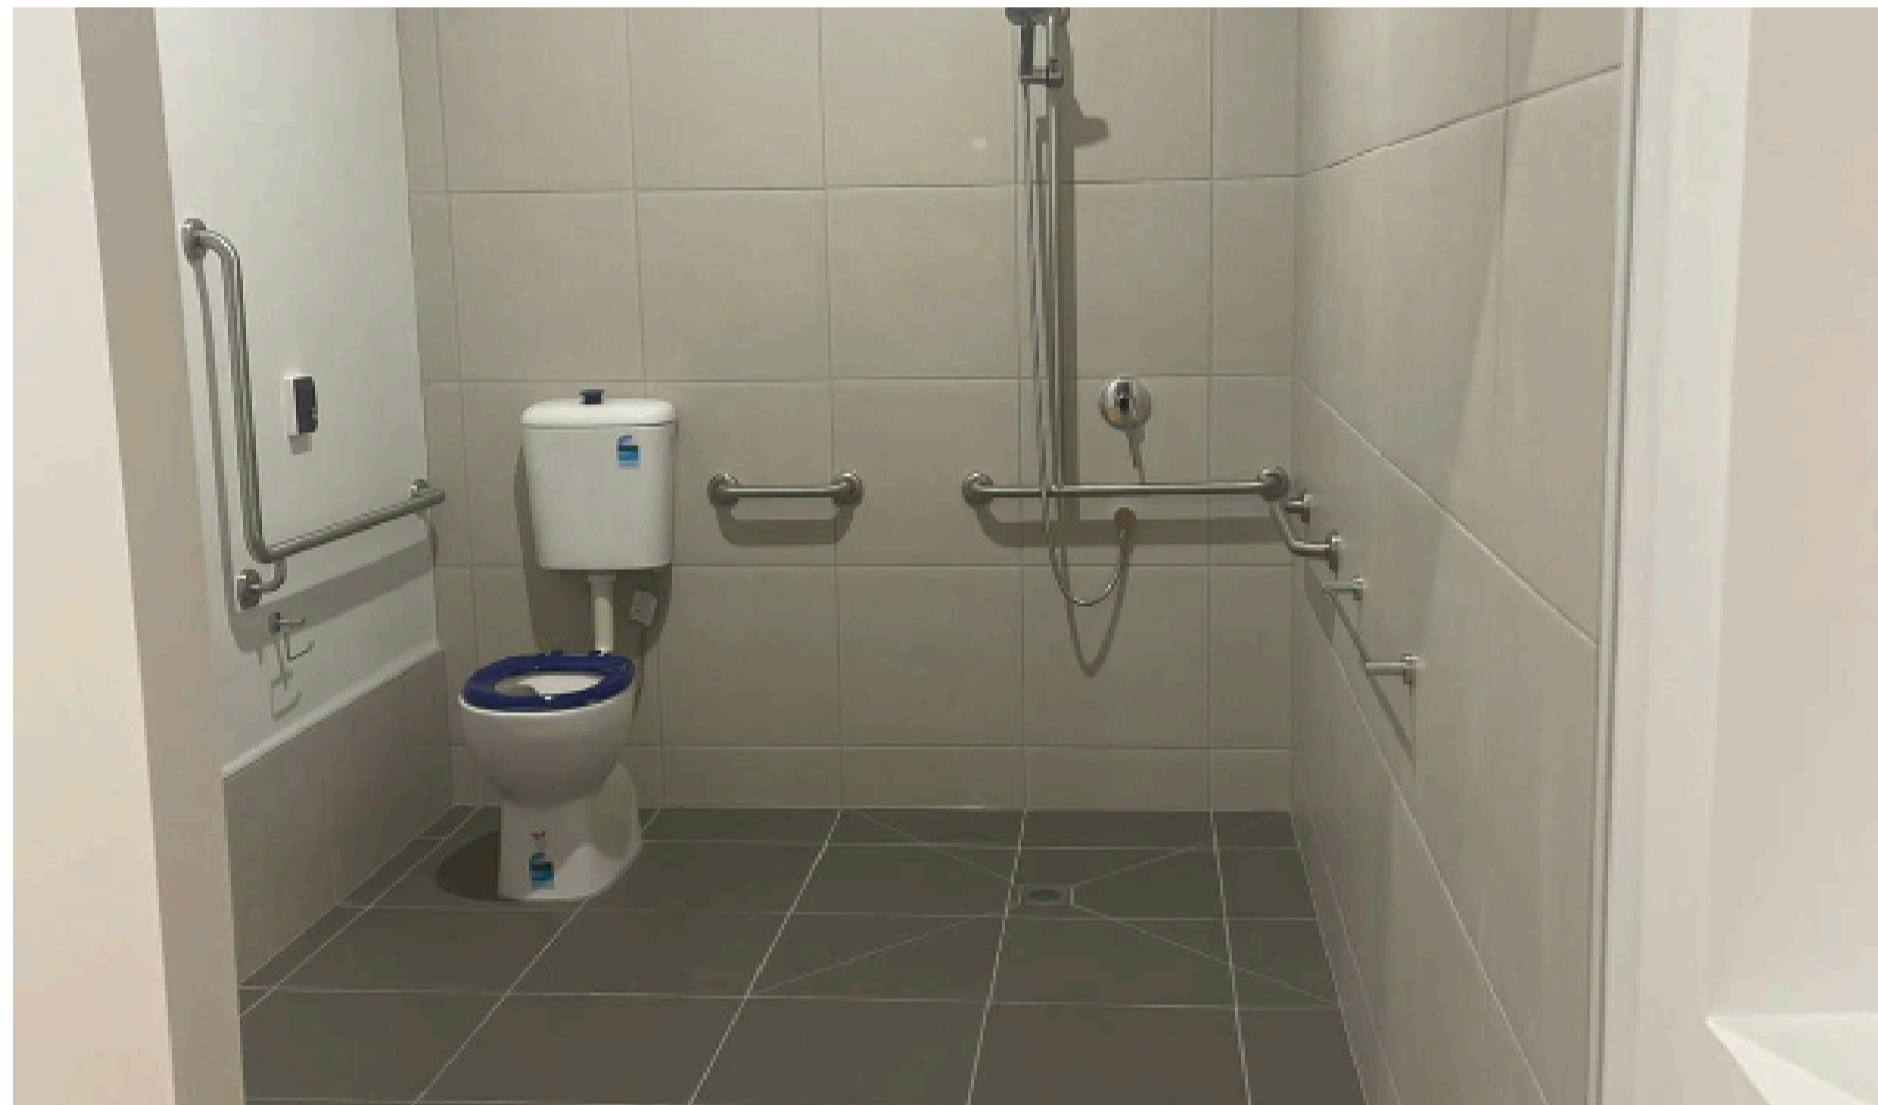

Deanside

SHILOH STREET

High Physical Support
2-Participant House

KEY FEATURES

En suite | 2 -Participant House

ACCESSIBLE LIVING

Bring-your-own supports,
modifications if needed,
OOA room

MODERN AMENITIES

TV, dishwasher,
oven, microwave

CONVENIENCE & COMFORT

Fully furnished, pet-friendly,
1 car space

CONTACT US

At Paramount Disability Homes,
we transform lives by redefining
what it means to be an SDA provider.
Our commitment goes beyond housing.